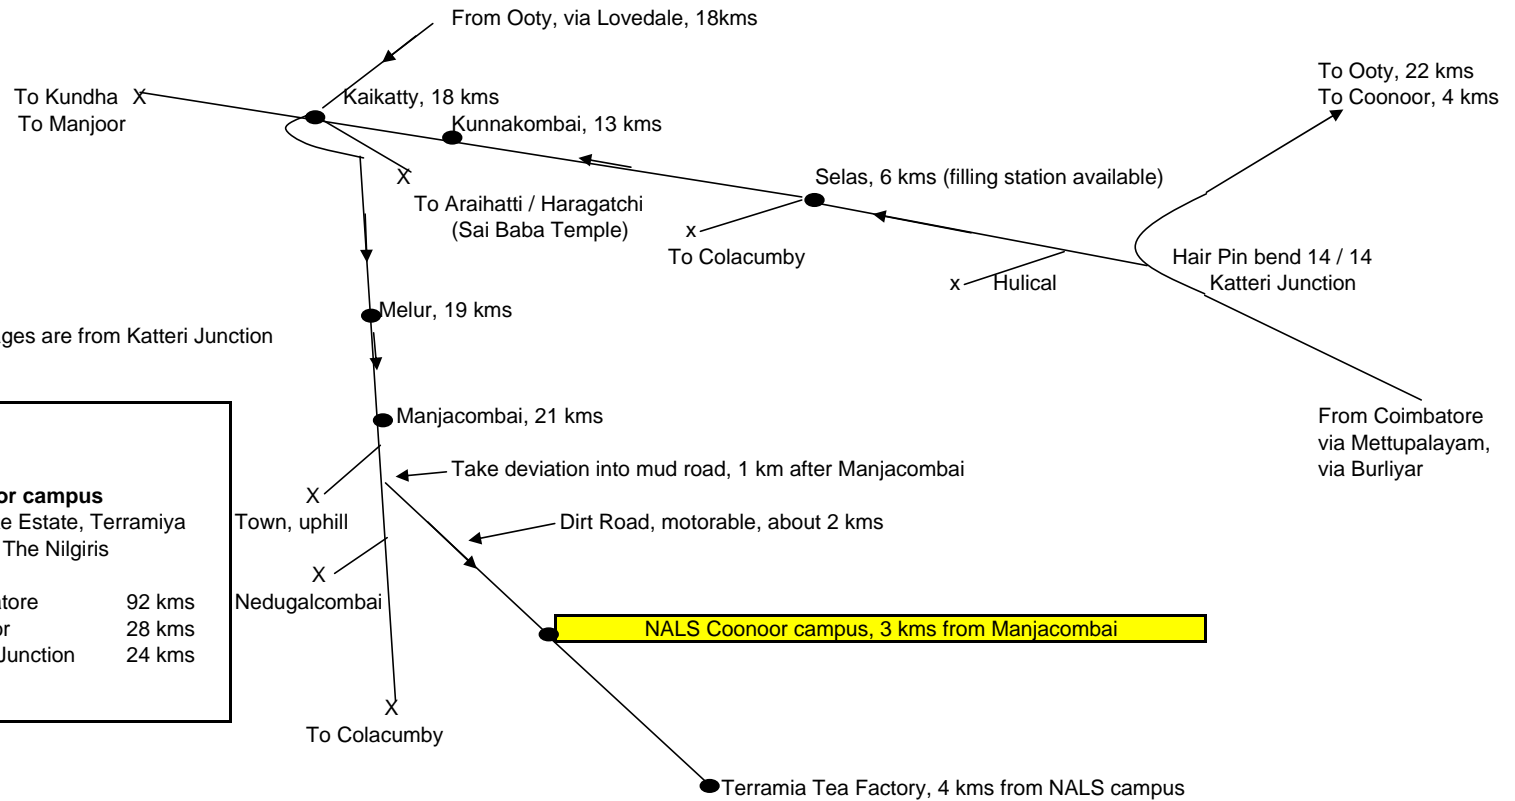

LOCATION OF NALS COONOOR CAMPUS, THE NILGIRIS

Note: Distance shown beside villages are from Katteri Junction

Other Information	
1	Address NALS Coonoor campus C / o Pembroke Estate, Terramiya Manjacombai, The Nilgiris
2	Distance from Coimbatore 92 kms
3	Distance from Coonoor 28 kms
4	Distance from Katteri Junction 24 kms