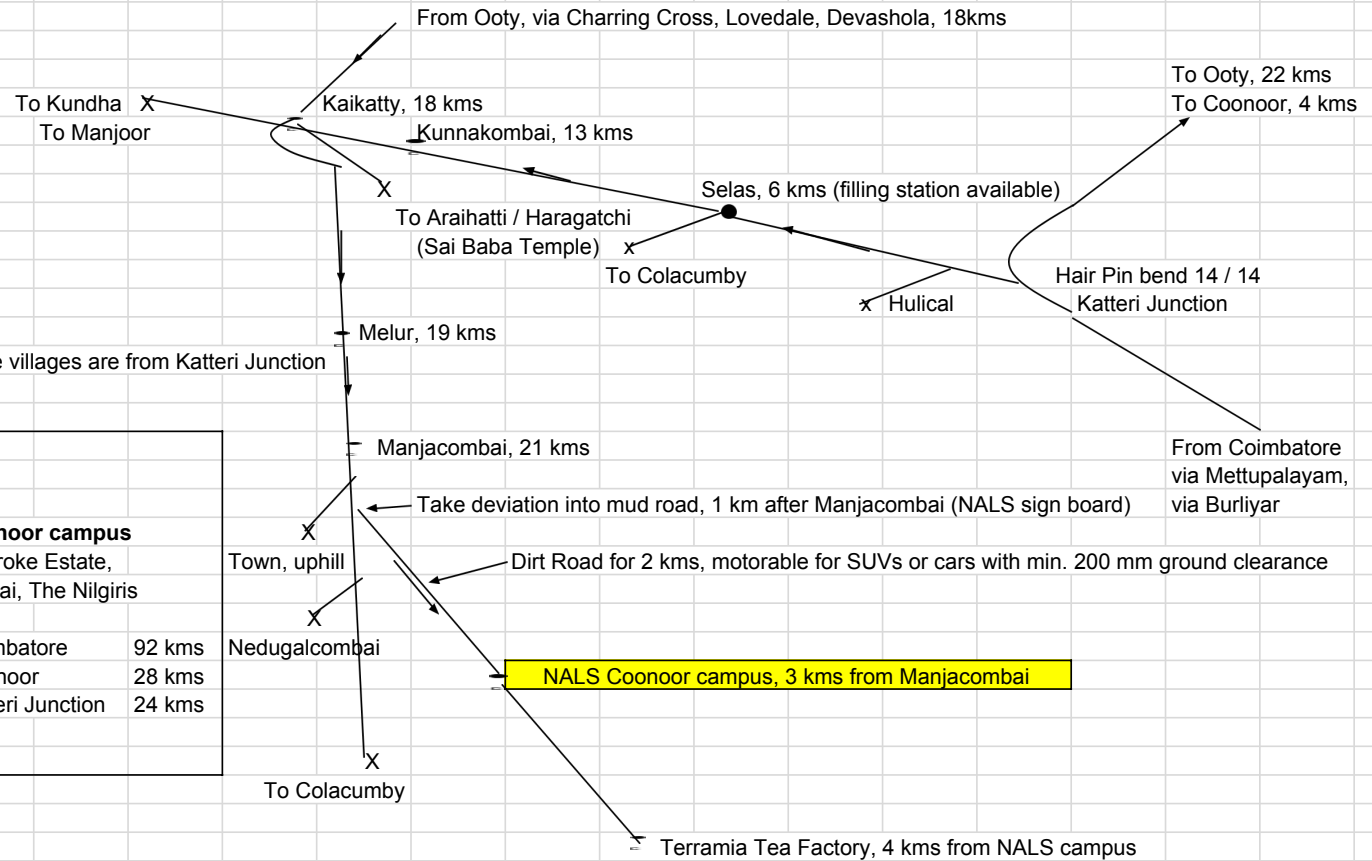

LOCATION OF NALS COONOR CAMPUS, THE NILGIRIS

Other Information		
1	Address	NALS Coonor campus C / o Pembroke Estate, Manjacombai, The Nilgiris
2	Distance from Coimbatore	92 kms
3	Distance from Coonor	28 kms
4	Distance from Katteri Junction	24 kms